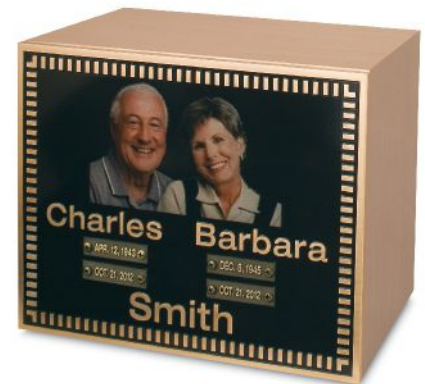

Shown: Unity 148358
Trigard Bronze Plate 235903
(Architectural Border)