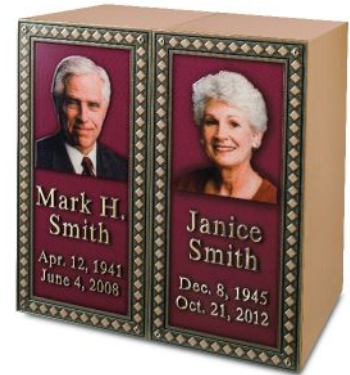

Typestyle B — Times New Roman
John Paul Thompson

See page 67 for item numbers and ordering information.

Shown: Walnut Memento 148351
Trigard Aluminum Plate 235915
(Architectural Border)

Shown: (2) Vertical Bronze 235554
(2) Trigard Bronze Plate 235872
(Diamond Border)