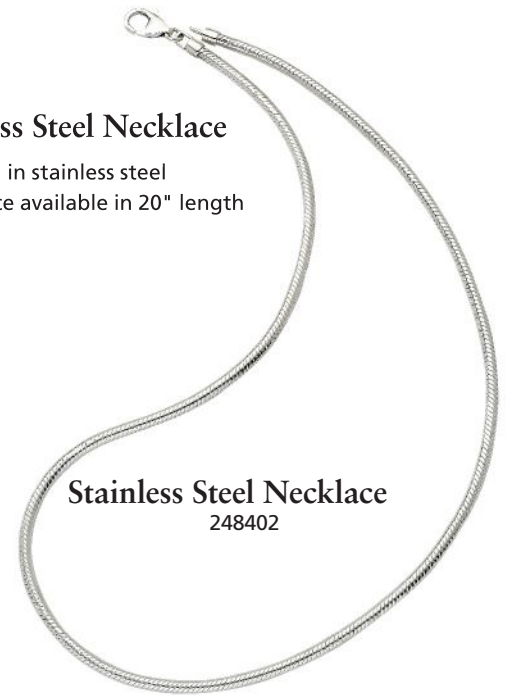

Stainless Steel Necklace

- Crafted in stainless steel
- Necklace available in 20" length

Stainless Steel Necklace
248402

Theme Bead Sets

- Crafted in sterling silver*, Murano Glass, natural stone, or hand-blown glass
- Available only in sets as shown
- Will work with most popular bead companies' products
- Theme bead sets do not allow for placement of remains