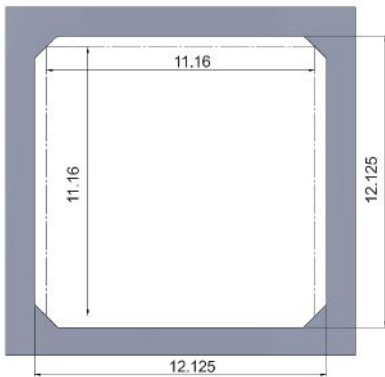

b Charleston

Urn Vault 264677

Measures 20.25"w x 20.25"d x 16"h (external)
11.16"w x 11.16"d x 13.75"h (internal)
Weight approximately 20 lbs.

- Composite material construction with handles
- Bronze plate (264747) with personalization included
- Choice of LifeStories keepsake medallion included
 - Can be applied to bronze plate
 - or taken home by the family
- Hex key locking system with rubber lid gasket allows use of casket key for opening and closing
- Accommodates most full size urns