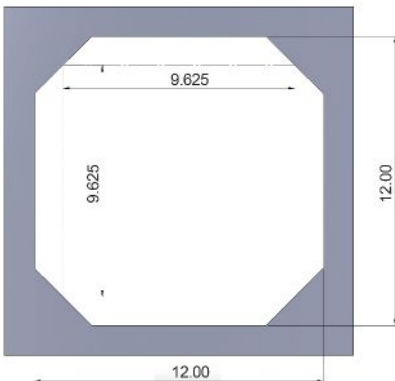

Note: Product and interment warranty not applicable. Products do not provide water proof closure or sealing.