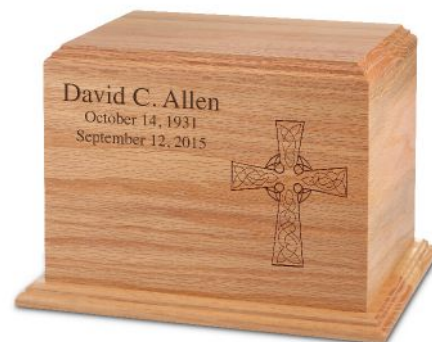

u Minimum Oak

Hardwood Urn 148340

Measures 10.25"w x 7.75"d x 7.13"h

- Oak construction with satin finish
- Personalization available for an additional charge