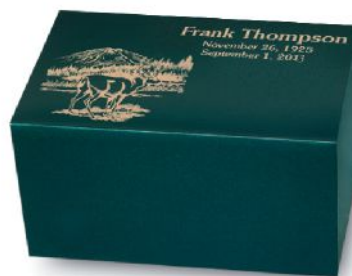

g Regal Painted Bronze Chest

Polo Green 148348
Midnight Blue 144687
Floral Rose 148349

- Constructed of 64-ounce sheet bronze
- Available in three rich colors
- Measures 8.94"w x 5.94"d x 4.56"h
- Personalization available for an additional charge