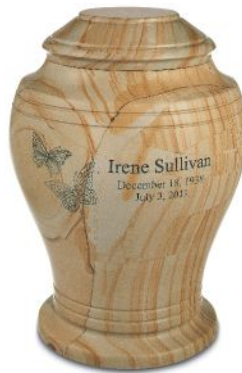

Keepsake 100124

Measures 4" diameter x 5.25"h